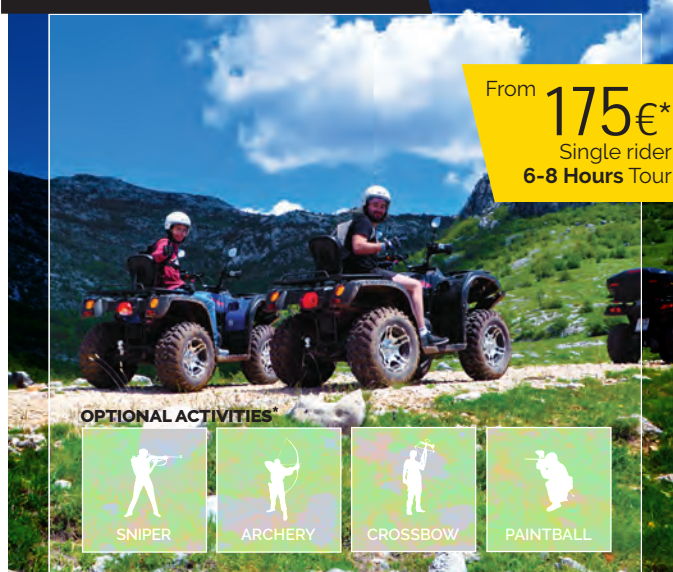

MOUNTAIN SAFARI QUAD TOUR

From **175€***
Single rider
6-8 Hours Tour

OPTIONAL ACTIVITIES*

EXCITING ATV TOUR, DISCOVER THE EXTRAORDINARY LANDSCAPE OF DALMATIA

You will visit river springs, over hundred years old mills that are still working, you will have lunch in a typical Dalmatian stone house and try the typical domestic dalmatian food! And more! Total tour covers about 130 km, 6-8 hours on the trails. Tour departs daily at 10 AM. Length is approx 6-8 hours from the start to end point.

- TOTAL TOUR
  130 km on the trails
- DURATION
  6-8 hours
- DEPARTURES
  Daily at 10 AM
- SEASON
  All year
- Lunch
  Included
- Transfer
  included
  (Split area)

ACTIVITY LEVEL

OUR FLEET